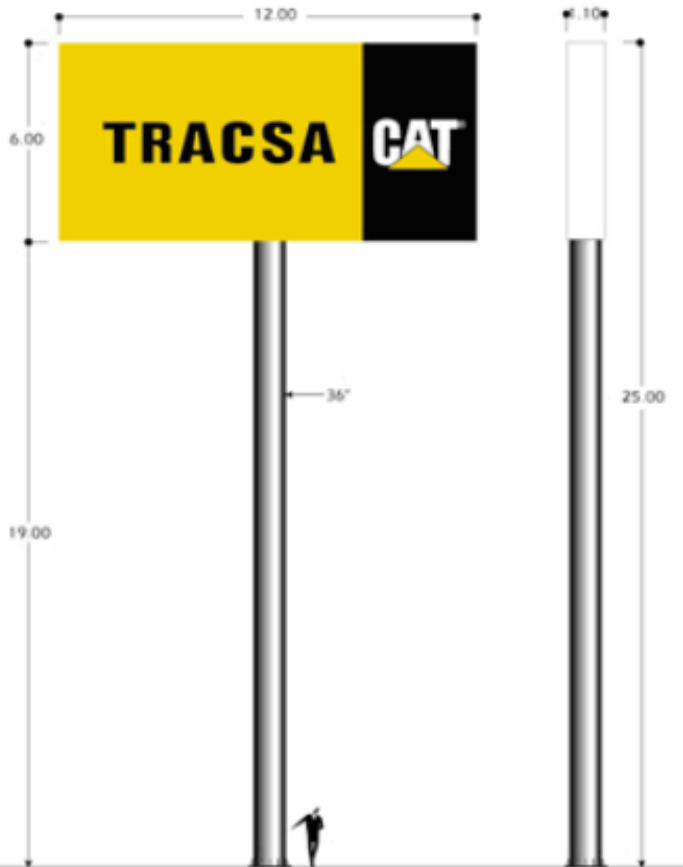

TRACSA
ANUNCIO LUMINOSO ESPECTACULAR A DOS CARAS
ESPECIFICACIONES TECNICAS
SUCURSAL MORELIA

Escala
1/100

TRACSA
ANUNCIO LUMINOSO ESPECTACULAR A DOS CARAS
ESPECIFICACIONES TECNICAS
SUCURSAL COLIMA

TRACSA

TRACSA CT

A large, brightly lit sign is the central focus, displaying the text "TRACSA CAT" in bold, black, sans-serif capital letters. The sign is rectangular and appears to be made of a translucent material that is internally illuminated, giving it a strong yellow glow. To the right of the sign, a white pickup truck with a metal bed is parked. Behind the truck, a crane with a long, dark boom extends upwards and to the right. The background is dark, suggesting a night scene. A tall, thin, dark chimney or tower is visible in the background, rising above the sign. The overall scene is dimly lit, with the primary light source being the sign itself.

TRACSA

CAT

TRACSA CAT

TRACSA CAT

TRACSA CAT

TRACSA CAT

TRACSA CAT

The image shows a large, rectangular sign being hoisted by a yellow crane. The sign is split vertically: the left half is yellow with the word "TRACSA" in black, and the right half is black with the word "CAT" in white, accompanied by a yellow triangle logo. The sign is suspended by cables from the crane's hook. The crane is positioned on a dirt construction site. In the background, there are green trees, a fence, and a white pickup truck. Two workers in blue shirts and hard hats are visible in the foreground, one standing and one crouching. The sky is overcast with grey clouds.

A large rectangular sign is being hoisted by a crane. The sign is split into two color sections: a yellow left half and a black right half. The word 'TRACSA' is printed in bold black letters on the yellow background. The word 'CAT' is printed in white on the black background, with a yellow triangle underneath the 'A'. The crane's hook and cables are visible at the top of the sign.