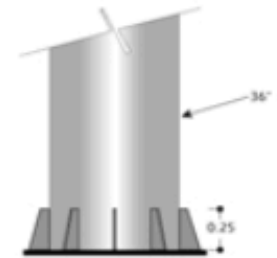

TRACSA
ANUNCIO LUMINOSO ESPECTACULAR A DOS CARAS
ESPECIFICACIONES TECNICAS
SUCURSAL MORELIA

Escala
1/100

TRACSA
ANUNCIO LUMINOSO ESPECTACULAR A DOS CARAS
ESPECIFICACIONES TECNICAS
SUCURSAL COLIMA

TRACSA

TRACSA CT

A large, brightly lit sign is the central focus, displaying the text "TRACSA CAT" in bold, black, sans-serif capital letters. The sign is rectangular and appears to be made of a translucent material that is internally illuminated, giving it a strong yellow glow. To the right of the sign, a white pickup truck with a metal bed is parked. Behind the truck, a crane with a long, dark boom extends upwards and to the right. The background is dark, suggesting a night scene. A tall, thin, dark chimney or tower is visible in the background, rising above the sign. The overall scene is dimly lit, with the primary light source being the sign itself.

TRACSA

CAT

TRACSA CAT

TRACSA CAT

TRACSA CAT

TRACSA CAT

TRACSA CAT

The image shows a large, rectangular sign being hoisted by a yellow crane. The sign is split vertically: the left half is yellow with the word "TRACSA" in black, and the right half is black with the word "CAT" in white, accompanied by a yellow triangle logo. The sign is suspended by cables from the crane's hook. The crane is positioned on a dirt construction site. In the background, there are green trees, a fence, and a white pickup truck. Two workers in blue shirts and hard hats are visible in the foreground, one standing and one crouching. The sky is overcast with grey clouds.

A large rectangular sign is being hoisted by a crane. The sign is split into two color sections: a yellow left half and a black right half. The word 'TRACSA' is printed in bold black letters on the yellow background. The word 'CAT' is printed in white on the black background, with a yellow triangle underneath the 'A'. The crane's hook and cables are visible at the top of the sign.