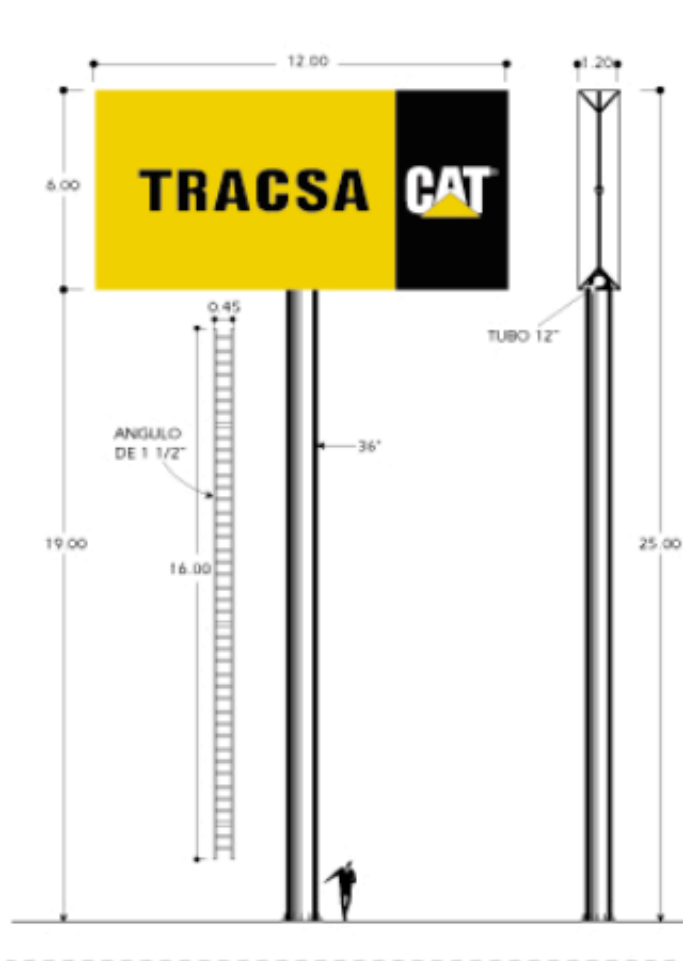

TRACSA
ANUNCIO LUMINOSO ESPECTACULAR A DOS CARAS
ESPECIFICACIONES TECNICAS
SUCURSAL MORELIA

Escala
1/100

TRACSA
ANUNCIO LUMINOSO ESPECTACULAR A DOS CARAS
ESPECIFICACIONES TECNICAS
SUCURSAL COLIMA

TRACSA

TRACSA CT

A large, brightly lit sign is the central focus, displaying the text "TRACSA CAT" in bold, black, sans-serif capital letters. The sign is rectangular and appears to be made of a translucent material that is internally illuminated, giving it a strong yellow glow. To the right of the sign, a white pickup truck with a metal bed is parked. Behind the truck, a crane with a long, dark boom extends upwards and to the right. The background is dark, suggesting a night scene. A tall, thin, dark chimney or tower is visible in the background, rising above the sign. The overall scene is dimly lit, with the primary light source being the sign itself.

TRACSA

CAT

TRACSA CAT

TRACSA CAT

TRACSA CAT

TRACSA CAT

TRACSA CAT

The image shows a large, rectangular sign being hoisted by a yellow crane. The sign is split vertically: the left half is yellow with the word "TRACSA" in black, and the right half is black with the word "CAT" in white, accompanied by a yellow triangle logo. The sign is suspended by cables from the crane's hook. The crane is positioned on a dirt construction site. In the background, there are green trees, a fence, and a white pickup truck. Two workers in blue shirts and hard hats are visible in the foreground, one standing and one crouching. The sky is overcast with grey clouds.

A large rectangular sign is being hoisted by a crane. The sign is split into two color sections: a yellow left half and a black right half. The word 'TRACSA' is printed in bold black letters on the yellow background. The word 'CAT' is printed in white on the black background, with a yellow triangle underneath the 'A'. The crane's hook and cables are visible at the top of the sign.