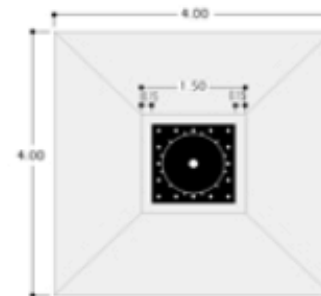

TRACSA
ANUNCIO LUMINOSO ESPECTACULAR A DOS CARAS
ESPECIFICACIONES TECNICAS
SUCURSAL MORELIA

Escala
1/100

TRACSA
ANUNCIO LUMINOSO ESPECTACULAR A DOS CARAS
ESPECIFICACIONES TECNICAS
SUCURSAL COLIMA

TRACSA

TRACSA CT

A large, brightly lit sign is the central focus, displaying the text "TRACSA CAT" in bold, black, sans-serif capital letters. The sign is rectangular and appears to be made of a translucent material that is internally illuminated, giving it a strong yellow glow. To the right of the sign, a white pickup truck with a metal bed is parked. Behind the truck, a crane with a long, dark boom extends upwards and to the right. The background is dark, suggesting a night scene. A tall, thin, dark chimney or tower is visible in the background, rising above the sign. The overall scene is dimly lit, with the primary light source being the sign itself.

TRACSA

CAT

TRACSA CAT

TRACSA CAT

TRACSA CAT

TRACSA CAT

TRACSA CAT

The image shows a large, rectangular sign being hoisted by a yellow crane. The sign is split vertically: the left half is yellow with the word "TRACSA" in black, and the right half is black with the word "CAT" in white, accompanied by a yellow triangle logo. The sign is suspended by cables from the crane's hook. The crane is positioned on a dirt construction site. In the background, there are green trees, a fence, and a white pickup truck. Two workers in blue shirts and hard hats are visible in the foreground, one standing and one crouching. The sky is overcast with grey clouds.

A large rectangular sign is being hoisted by a crane. The sign is split into two color sections: a yellow left half and a black right half. The word 'TRACSA' is printed in bold black letters on the yellow background. The word 'CAT' is printed in white on the black background, with a yellow triangle underneath the 'A'. The crane's hook and cables are visible at the top of the sign.