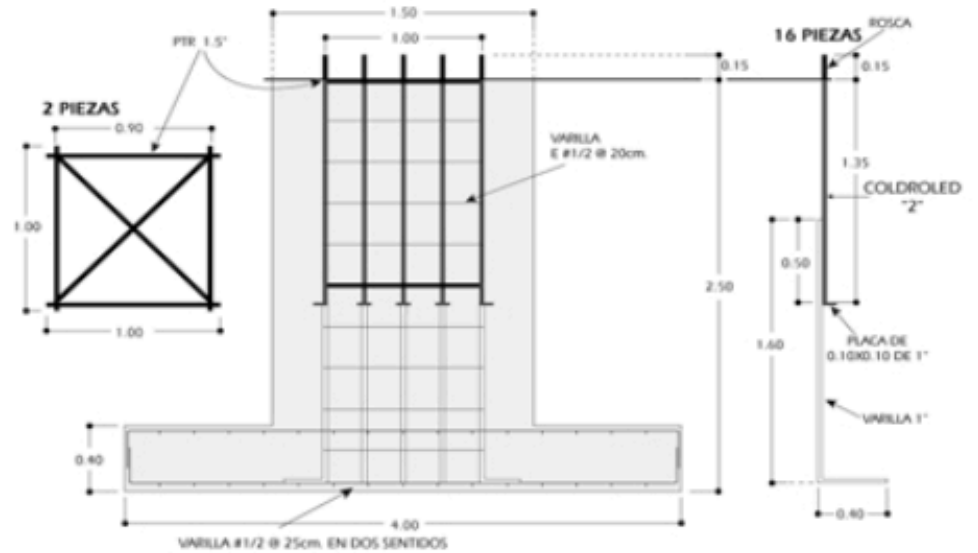

TRACSA
ANUNCIO LUMINOSO ESPECTACULAR A DOS CARAS
ESPECIFICACIONES TECNICAS
SUCURSAL MORELIA

Escala
1/100

TRACSA
ANUNCIO LUMINOSO ESPECTACULAR A DOS CARAS
ESPECIFICACIONES TECNICAS
SUCURSAL COLIMA

TRACSA

TRACSA CT

A large, brightly lit sign is the central focus, displaying the text "TRACSA CAT" in bold, black, sans-serif capital letters. The sign is rectangular and appears to be made of a translucent material that is internally illuminated, giving it a strong yellow glow. To the right of the sign, a white pickup truck with a metal bed is parked. Behind the truck, a crane with a long, dark boom extends upwards and to the right. The background is dark, suggesting a night scene. A tall, thin, dark chimney or tower is visible in the background, rising above the sign. The overall scene is dimly lit, with the primary light source being the sign itself.

TRACSA

CAT

TRACSA CAT

TRACSA CAT

TRACSA CAT

TRACSA CAT

TRACSA CAT

The image shows a large, rectangular sign being hoisted by a yellow crane. The sign is split vertically: the left half is yellow with the word "TRACSA" in black, and the right half is black with the word "CAT" in white, accompanied by a yellow triangle logo. The sign is suspended by cables from the crane's hook. The crane is positioned on a dirt construction site. In the background, there are green trees, a fence, and a white pickup truck. Two workers in blue shirts and hard hats are visible in the foreground, one standing and one crouching. The sky is overcast with grey clouds.

A large rectangular sign is being hoisted by a crane. The sign is split into two color sections: a yellow left half and a black right half. The word 'TRACSA' is printed in bold black letters on the yellow background. The word 'CAT' is printed in white on the black background, with a yellow triangle underneath the 'A'. The crane's hook and cables are visible at the top of the sign.