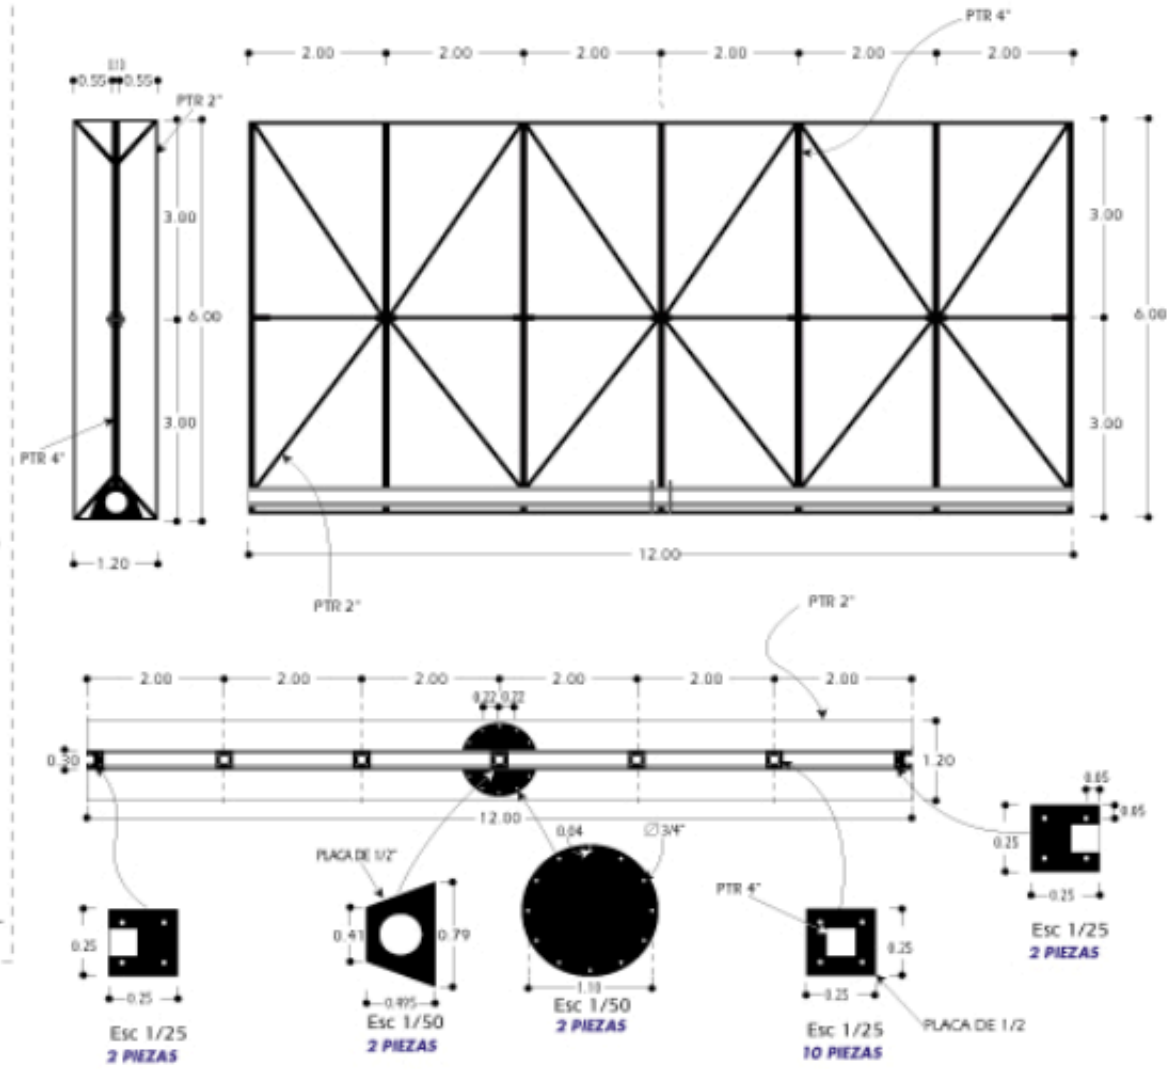

TRACSA
ANUNCIO LUMINOSO ESPECTACULAR A DOS CARAS
ESPECIFICACIONES TECNICAS
SUCURSAL MORELIA

Escala
1/100

TRACSA
ANUNCIO LUMINOSO ESPECTACULAR A DOS CARAS
ESPECIFICACIONES TECNICAS
SUCURSAL COLIMA

TRACSA

TRACSA CT

A large, brightly lit sign is the central focus, displaying the text "TRACSA CAT" in bold, black, sans-serif capital letters. The sign is rectangular and appears to be made of a translucent material that is internally illuminated, giving it a strong yellow glow. To the right of the sign, a white pickup truck with a metal bed is parked. Behind the truck, a crane with a long, dark boom extends upwards and to the right. The background is dark, suggesting a night scene. A tall, thin, dark chimney or tower is visible in the background, rising above the sign. The overall scene is dimly lit, with the primary light source being the sign itself.

TRACSA

CAT

TRACSA CAT

TRACSA CAT

TRACSA CAT

TRACSA CAT

TRACSA CAT

The image shows a large, rectangular sign being hoisted by a yellow crane. The sign is split vertically: the left half is yellow with the word "TRACSA" in black, and the right half is black with the word "CAT" in white, accompanied by a yellow triangle logo. The sign is suspended by cables from the crane's hook. The crane is positioned on a dirt construction site. In the background, there are green trees, a fence, and a white pickup truck. Two workers in blue shirts and hard hats are visible in the foreground, one standing and one crouching. The sky is overcast with grey clouds.

A large rectangular sign is being hoisted by a crane. The sign is split into two color sections: a yellow left half and a black right half. The word 'TRACSA' is printed in bold black letters on the yellow background. The word 'CAT' is printed in white on the black background, with a yellow triangle underneath the 'A'. The crane's hook and cables are visible at the top of the sign.